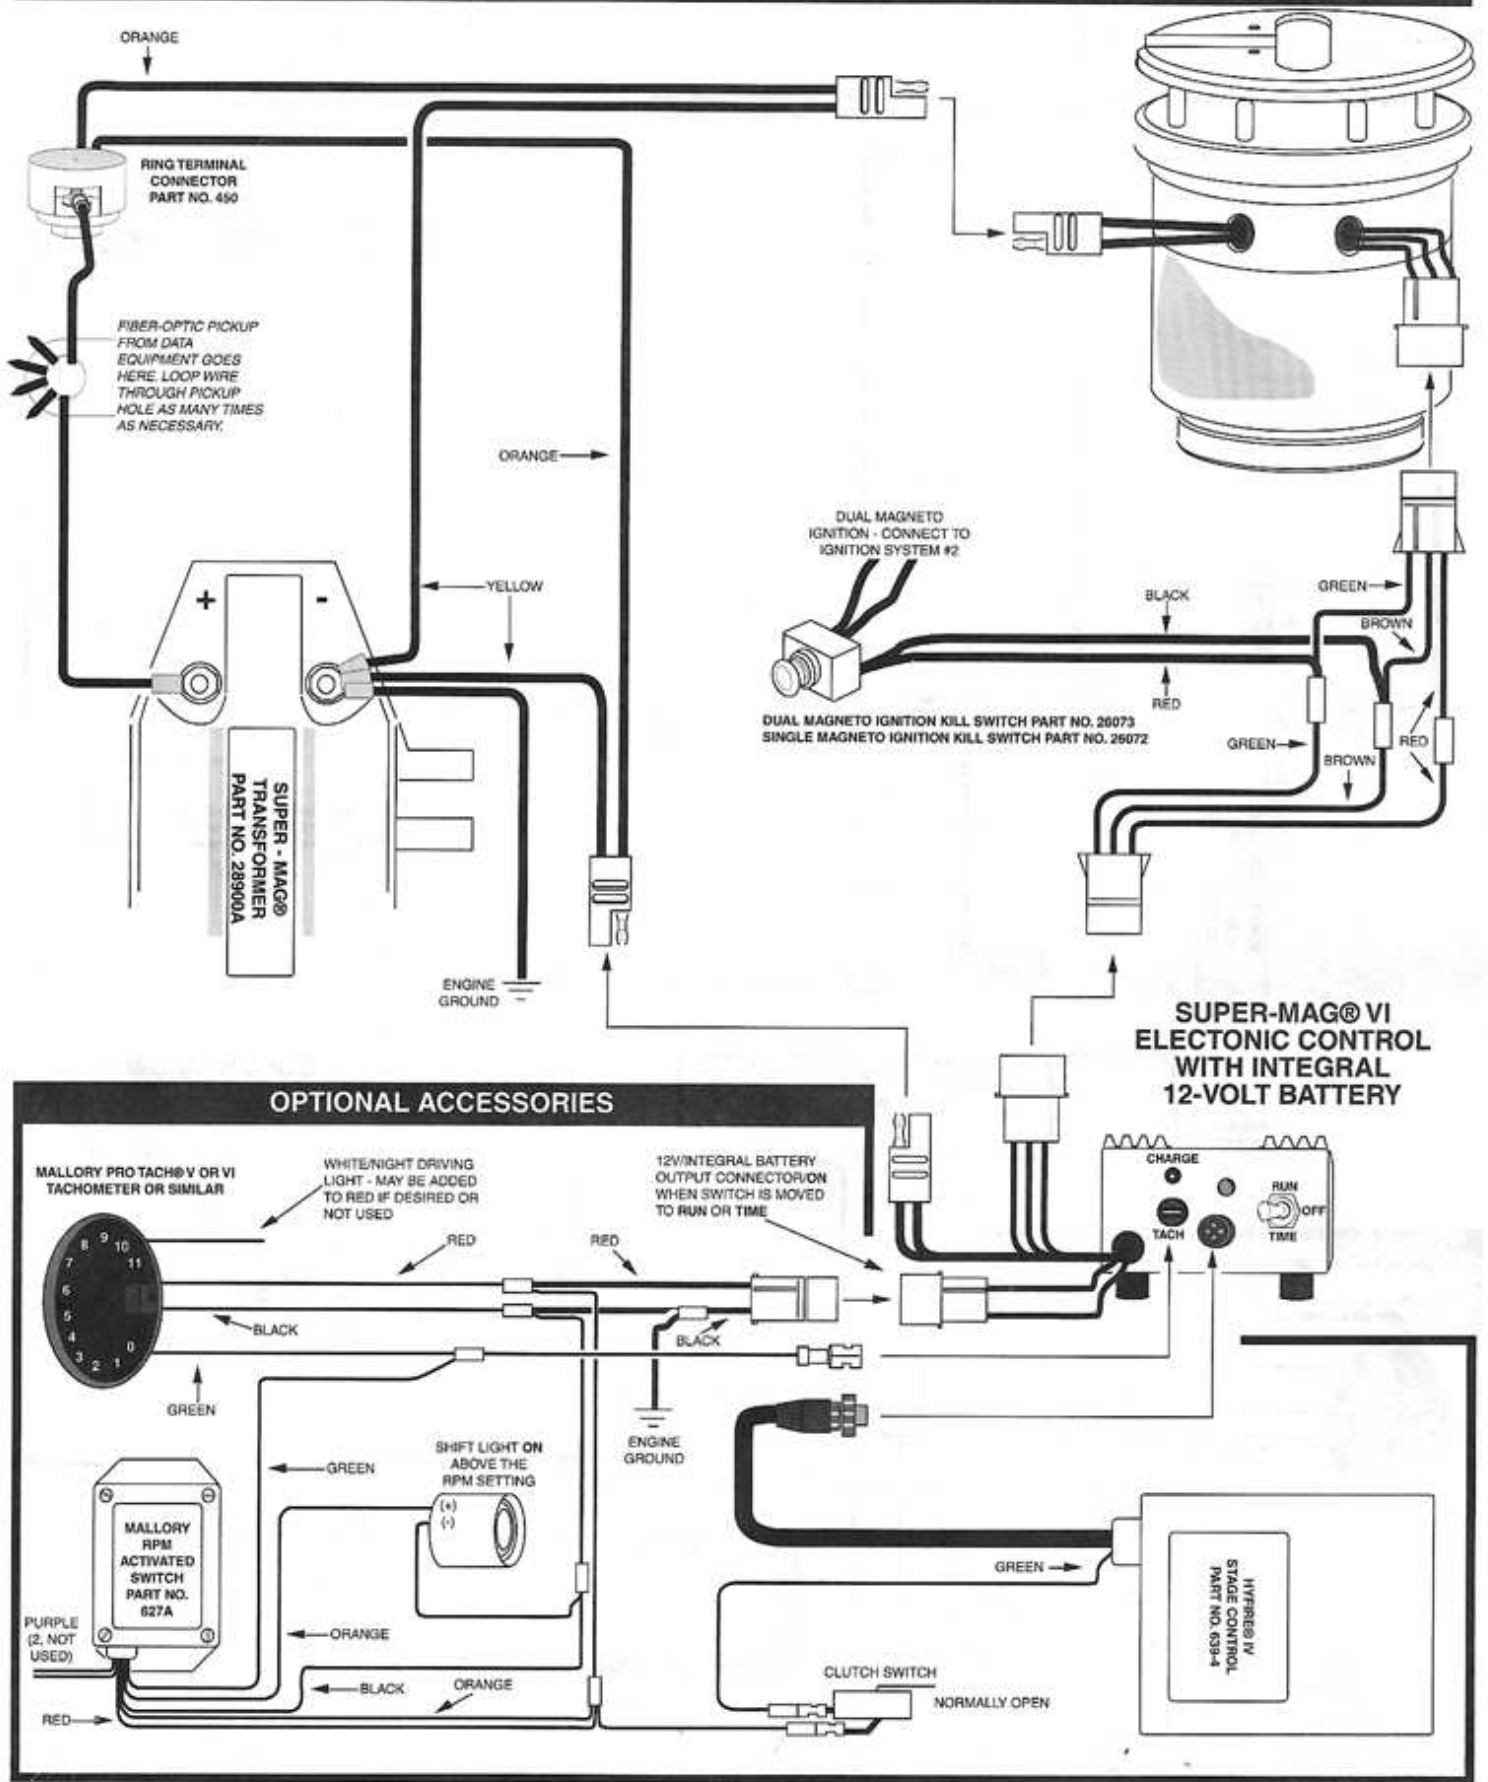

PRIMARY WIRING DIAGRAM: SUPER-MAG® VI ELECTRONIC MAGNETO
ALCOHOL DRAGSTER AND ALCOHOL FUNNY CAR

550 MALLERY WAY, CARSON CITY, NEVADA 89701
 (702) 882-6600

PRIMARY WIRING DIAGRAM: SUPER-MAG® VI ELECTRONIC MAGNETO
PRO MODIFIED